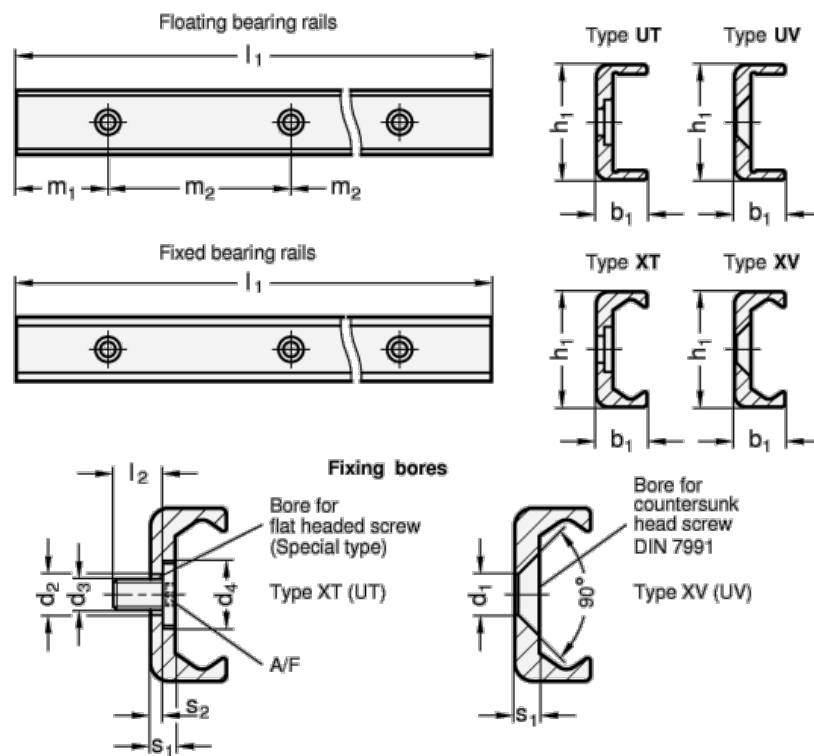

Article number: 2024224340040XT

Description: E+G Compact Profile GN 2422-43-400-40

Measures

A/F = T40	L2	= 16
b1 = 21	m1	= 40
d1 =	m2	= 80
d2 = 10.5	s1	= 4.5
d3 = M8	s2	= 3
d4 = 18	Weight in (g)	= 1004
h1 = 43		
L1 = 400		